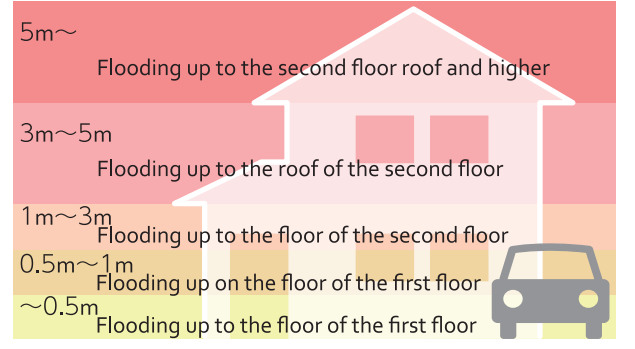

Nagasaki City Wi-Fi

How to Get Online

You will have access for 60 minutes.

- ① Select "Nagasaki_City_Wi-Fi" on your smartphone.
- ② Enter your e-mail address to access Wi-Fi.

If flooding happens, first take action to protect your life!

1. Move away from **dangerous areas** and gather information about the disaster.
     - ***Dangerous Areas:** Flood Risk Zone, Structural & Other Flood Damage Risk Zones
   - As soon as an evacuation announcement is made, evacuate to **safe areas**.
     - ***Safe Areas:** Safety Evacuation Shelters/Areas, buildings taller than two stories
   - Ask for help from any Japanese people around you.
     - Point to communicate when you're in a hurry!
       急いでいるときは、指で差して伝えよう!
2. **Please help me.**
   助けてください。

   I cannot speak Japanese.
   日本語が話せません。
3. **Please take me to a Safety Evacuation Shelter.**
   避難所に連れて行ってください。

Information will be made available here about life in Nagasaki in multiple languages.
Nagasaki City International Affairs Division Facebook

For detailed disaster prevention information, scan the QR Code!
Nagasaki City Website Flood Hazard Map page

Flood Risk Zone 浸水想定区域 Level/Status of Flooding

Structural & Other Flood Damage Risk Zone

Areas at high risk of houses collapsing in flooding
→ Immediate evacuation necessary

Area of Nagasaki Heavy Flooding in 1982

Landslides 土砂災害 As of March 31, 2021

Evacuation Information 避難情報

*This hazard map displays the location of "Safety Evacuation Shelters (buildings) and Areas (spaces)" to which you can go in the event of the most severe rainfall.

Scan this QR Code to check if evacuation shelters are open or how congested they are.
Ajisai Call TEL : 095-822-8888